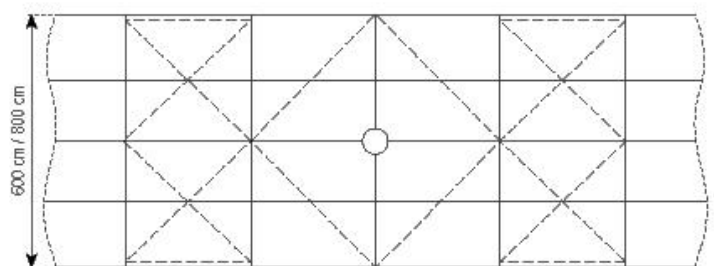

21.05.2012, www.r-zs.de/en/tents/pdf/15

RÖDER Zelt- und Veranstaltungsservice GmbH
63654 Büdingen Fon: +49 06049 700-0
Verkauf: Am Lautenstein Fax: +49 06049 700-339
Vermietung: An den Ellern Fon: +49 06049 700-309
HRB 3261, Friedberg UST.-IdNr.: DE 112607812

Geschäftsführer:
Rüdiger Blasius
Jens Brüggemann
Thomas Roman
St.-Nr.: 020 225 62014

Bank:
WGZ Bank eG
KBC Bank DTLD AG
Duns-Nr.: 32-239-9494

IBAN BLZ Konto
DE73 400 600 00 0000 772 633
DE86 500 203 00 0000 295 086
info@r-zs.com

SWIFT/BIC
GENO DE MS
BANV DE HB 500
www.r-zs.com