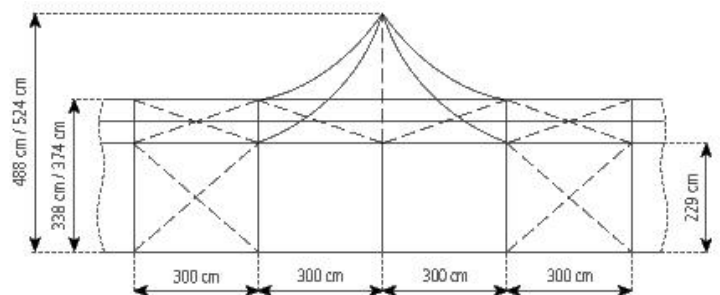

21.05.2012, www.r-zs.de/en/tents/pdf/15

RÖDER Zelt- und Veranstaltungsservice GmbH
63654 Büdingen Fon: +49 06049 700-0
Verkauf: Am Lautenstein Fax: +49 06049 700-339
Vermietung: An den Ellern Fon: +49 06049 700-309
HRB 3261, Friedberg UST.-IdNr.: DE 112607812

Geschäftsführer:
Rüdiger Blasius
Jens Brüggemann
Thomas Roman
St.-Nr.: 020 225 62014

Bank:
WGZ Bank eG
KBC Bank DTLD AG
Duns-Nr.: 32-239-9494

IBAN BLZ Konto
DE73 400 600 00 0000 772 633
DE86 500 203 00 0000 295 086
info@r-zs.com

SWIFT/BIC
GENO DE MS
BANV DE HB 500
www.r-zs.com